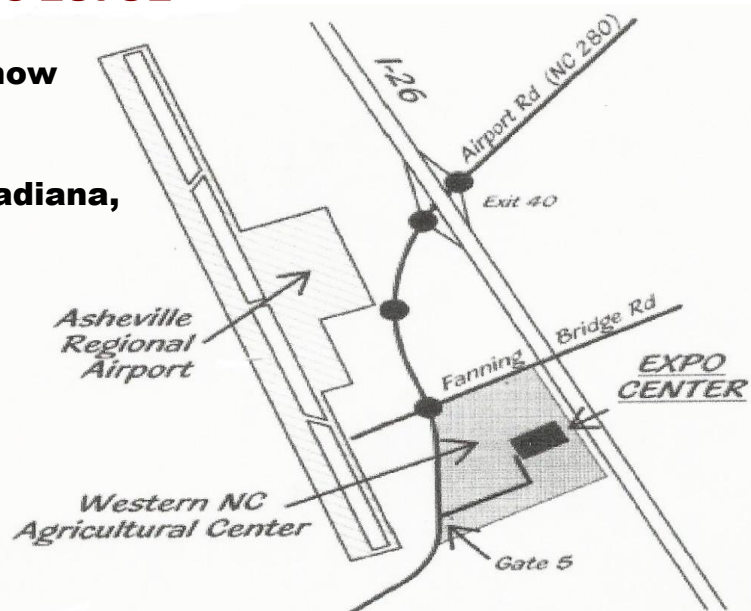

Autumn Rails 2018

ALL ABOARD!

All Scales Model Railroad Show

www.fbe-nscale.com

Friday Oct 5, 12 to 7 pm and Saturday Oct 6, 10 am to 4 pm

WNC Agricultural Center, Expo Building

785 Boylston Hwy. (NC 280), Gate 5

Fletcher, NC 28732

Admission \$6 Adults for both days of the show
Kids under 12 and scouts in uniform FREE

Dozens of new and used model train, railroadiana,
hobby and toy vendors.

Operating layouts from Z to #1 scales

FREE PARKING

Door Prizes

Dealer tables \$35 for both days. Contact:
Ray Baldwin, 327 Running Briar Rd
Fletcher, NC 28732
607-727-9694 or FBEAutumnRails@aol.com

Presented by the

FRENCH BROAD e'N'pire NTRAK CLUB